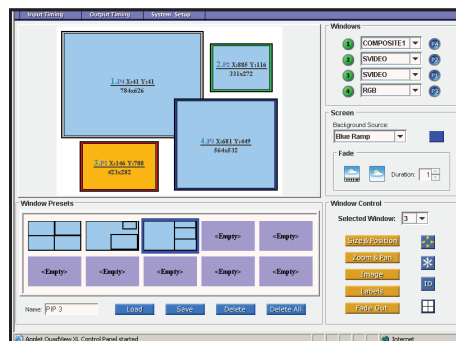

Web Interface

Operate all of the processor's display capabilities remotely from any web browser with the Web Control Panel. (WCP™) Size and position windows with "click and drag" simplicity.