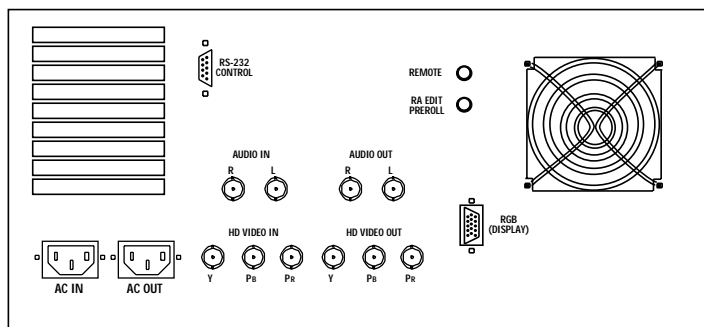

Back Panel

RGB SPECTRUM®
a visual communications company™

950 Marina Village Parkway
Alameda, CA 94501
(510) 814-7000
(510) 814-7026 FAX
E-mail: sales@rgb.com
http://www.rgb.com/