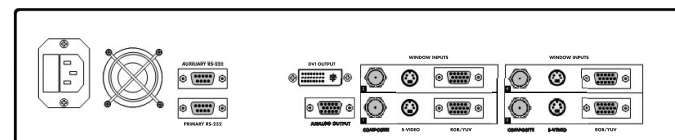

Specifications subject to
change without notice
Made in the USA
©2002 RGB Spectrum

Specifications

Input Signals

Number	4
Type	RGB: 640 x 480 to 1600 x 1200 pixels Video: NTSC/PAL composite, S-Video, Y Pb Pr
Horizontal scan rate	15 kHz to 90 kHz including 480p and 720p
Video levels	0.7 V to 1.0 V
Sync type	Sync on green, separate composite sync, or separate H-Drive and V-Drive
Connectors	RGB/Component: 15-pin HD D-Sub (female) Composite: BNC (female) S-Video: 4-pin mini DIN (female)
Image controls	Position, scaling, freeze frame, pan and zoom, brightness, contrast, saturation, hue, gamma

Output Signal

Horizontal scan rate	15 kHz to 100 kHz progressive
Resolution	640 x 480 to 1600 x 1200 pixels
Video levels	0.7 V to 1.0 V
Sync type	Sync on green, separate composite sync, or separate H-Drive and V-Drive
Connector	15-pin HD D-Sub (female)
Digital output (option)	DVI to 1280 x 1084

Other

Control	(2) RS-232 serial ports
Power	100-264 VAC, 47-63 Hz Less than 100 Watts
Size	Width 17.5" (44.5 cm) Depth 18.0" (45.7 cm) Height 3.5" (8.9 cm)
Rackmount	2 RU rackmount kit available
Weight	Approximately 15 lbs. (6.8 kg.)

RGB SPECTRUM

950 Marina Village Parkway
Alameda, CA 94501 USA

WEB: www.rgb.com

TEL: (510) 814-7000

FAX: (510) 814-7026

E-mail: sales@rgb.com